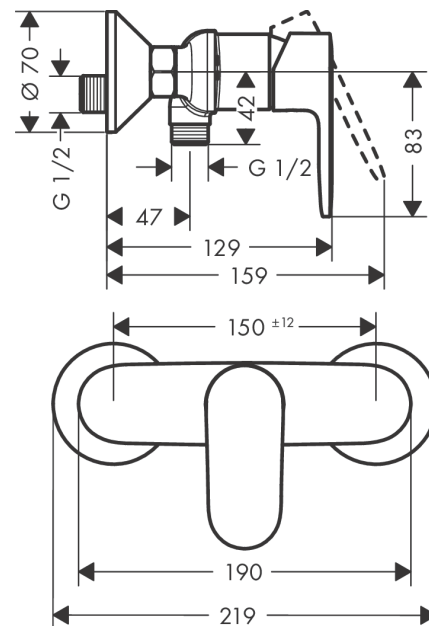

#### Description

##### product features

- 1 function
- connection type: s-shaped connections
- flow rate of hand shower at 3 bar: 15,7 l/min
- ceramic cartridge
- min. operating pressure: 1 bar
- max. operating pressure: 10 bar
- temperature limitation adjustable
- non-return valve
- with silencer
- suitable for continuous flow water heaters
- hose connection DN15
- connection dimension: DN15

#### Scale drawing