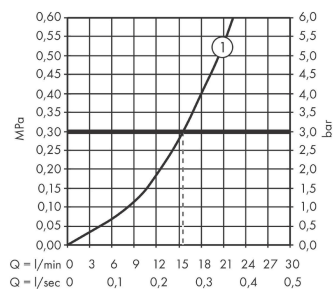

Flowchart

Shower outlet with 1B-resistance